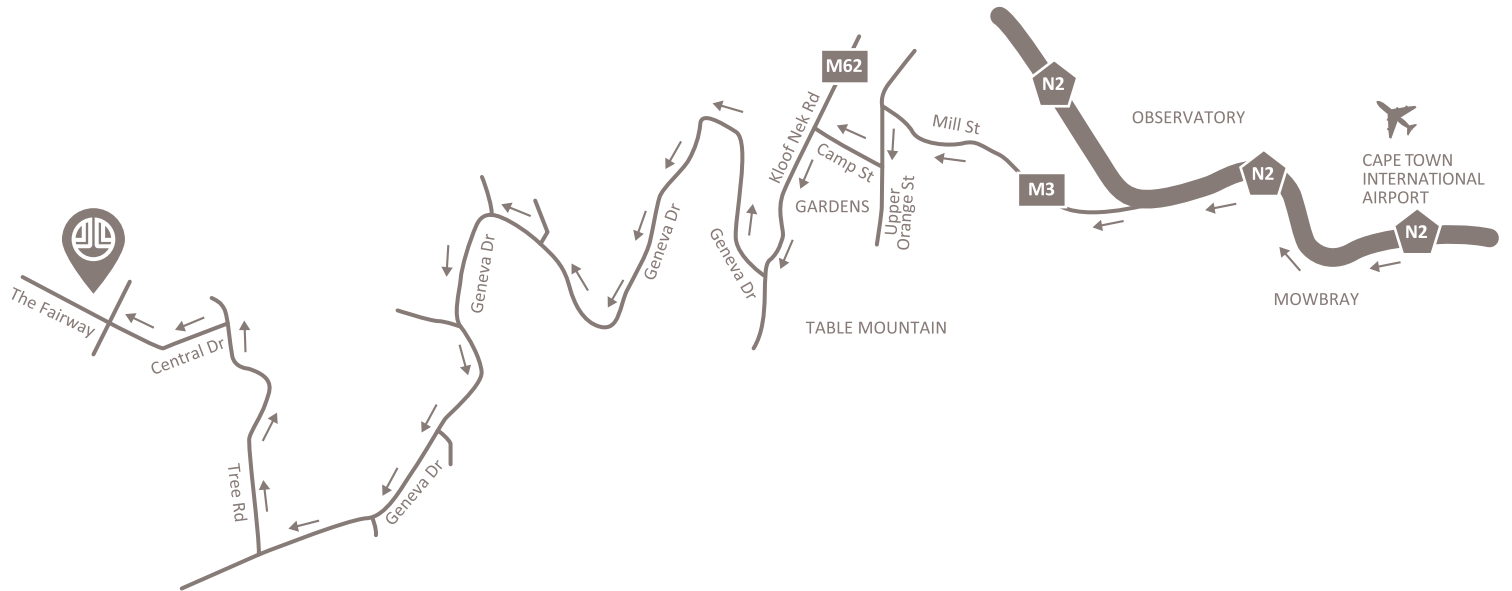

DIRECTIONS TO LANGARO LIFESTYLE CENTRE

OPEN TUESDAY - SATURDAY

DIRECTIONS

- From the Cape Town International Airport, take the N2 towards Cape Town (travel approximately 12km)
- Use the left 2 lanes to take the M3 / De Waal Drive exit towards Cape Town
- Continue onto Philip Kgosana Dr/M3
- Slight left onto Jutland Ave/M3
- Keep left to continue on Mill Street
- Turn left onto Upper Orange Street / M96
- Sharp right onto Camp Street
- Turn left onto Kloof Nek Road/M62 (travel for 2.7km over the mountain)
- Turn right onto Geneva Drive
- Turn right onto Tree Road
- Turn left onto Central Drive
- Turn right onto The Fairway

ADDRESS

15 The Fairway
Camps Bay
Cape Town
Tel: +27 21 437 1690

GPS CO-ORDINATES

-33.950361
18.380429